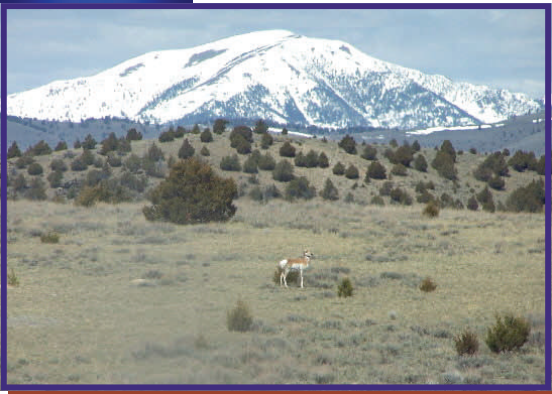

Clear Creek Realty

Where the Antelope Roam

95.61 acre parcels
Laurin, Montana area

Residential ♦ Land ♦ Ranch ♦ Recreational

For Sale

- ♦ Live peacefully in the country yet not far from pavement & the towns of Alder and Sheridan, Montana. Only a few miles to thousands of acres of forest service land.
- ♦ Nice large parcel with views of the Ruby River basin and surrounding mountains.
- ♦ Phone, power and fiber optics are proximate to the lot.
- ♦ Great location for viewing wildlife - elk, deer and antelope.
- ♦ The panoramic views from the sloped hillside are amazing.