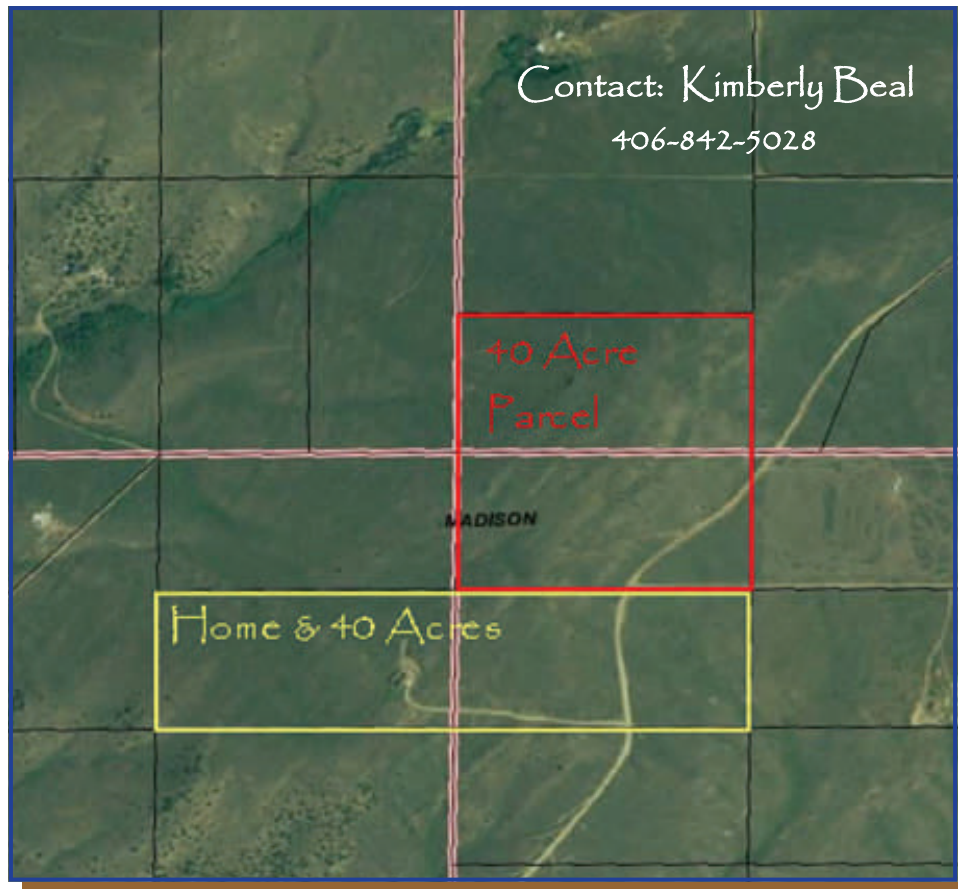

Clear Creek Realty

Residential ♦ Land ♦ Ranch ♦ Recreational

SUNRISE 40 ACRE PARCEL

East of Laurin

Aerial View of 40 Acre parcel and Adjacent 40 Acre Parcel with home for sale

Note: All information herein is from sources deemed reliable, but is not guaranteed by Seller, Clear Creek Realty, LLC or its Agents. This offering is subject to errors, omissions, prior sale, change or withdrawal without notice and approval of the purchase by the Owner. We urge independent verification of each and every item submitted to the satisfaction of any prospective purchaser.