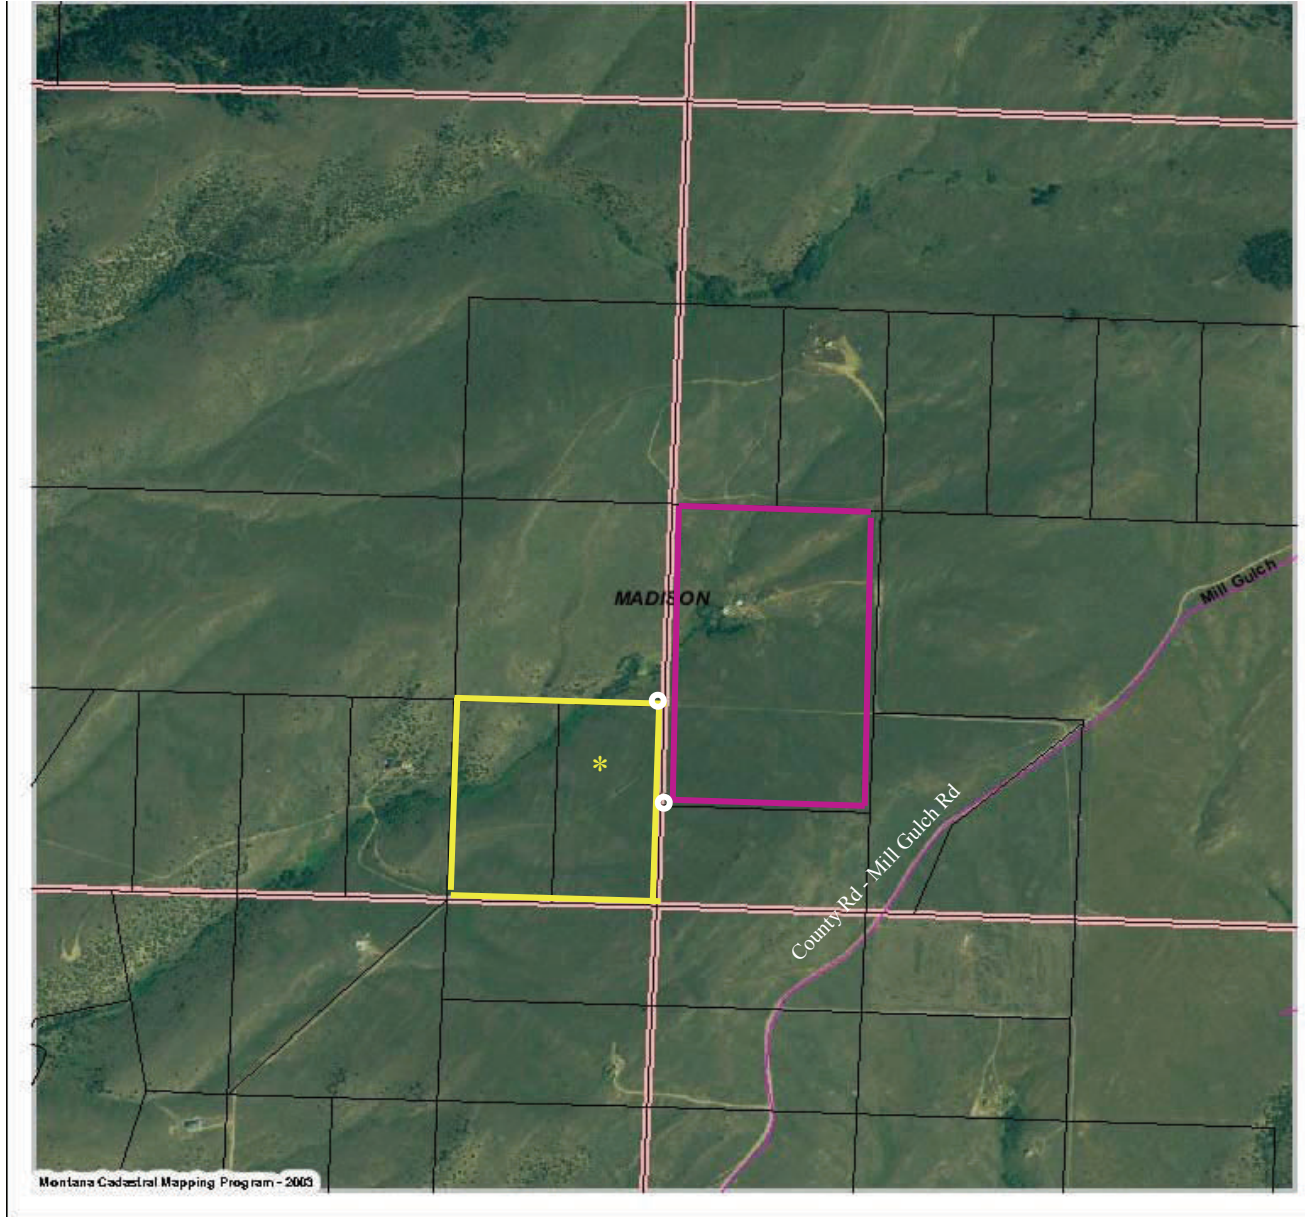

SUNRISER PROPERTY SALE LOCATION MAP

-  Neighbors house down by the creek bottom.
-  40 acres with Creek for sale for \$87,500.
-  Electrical box

This area map is for general reference only; not intended to represent actual property boundaries.