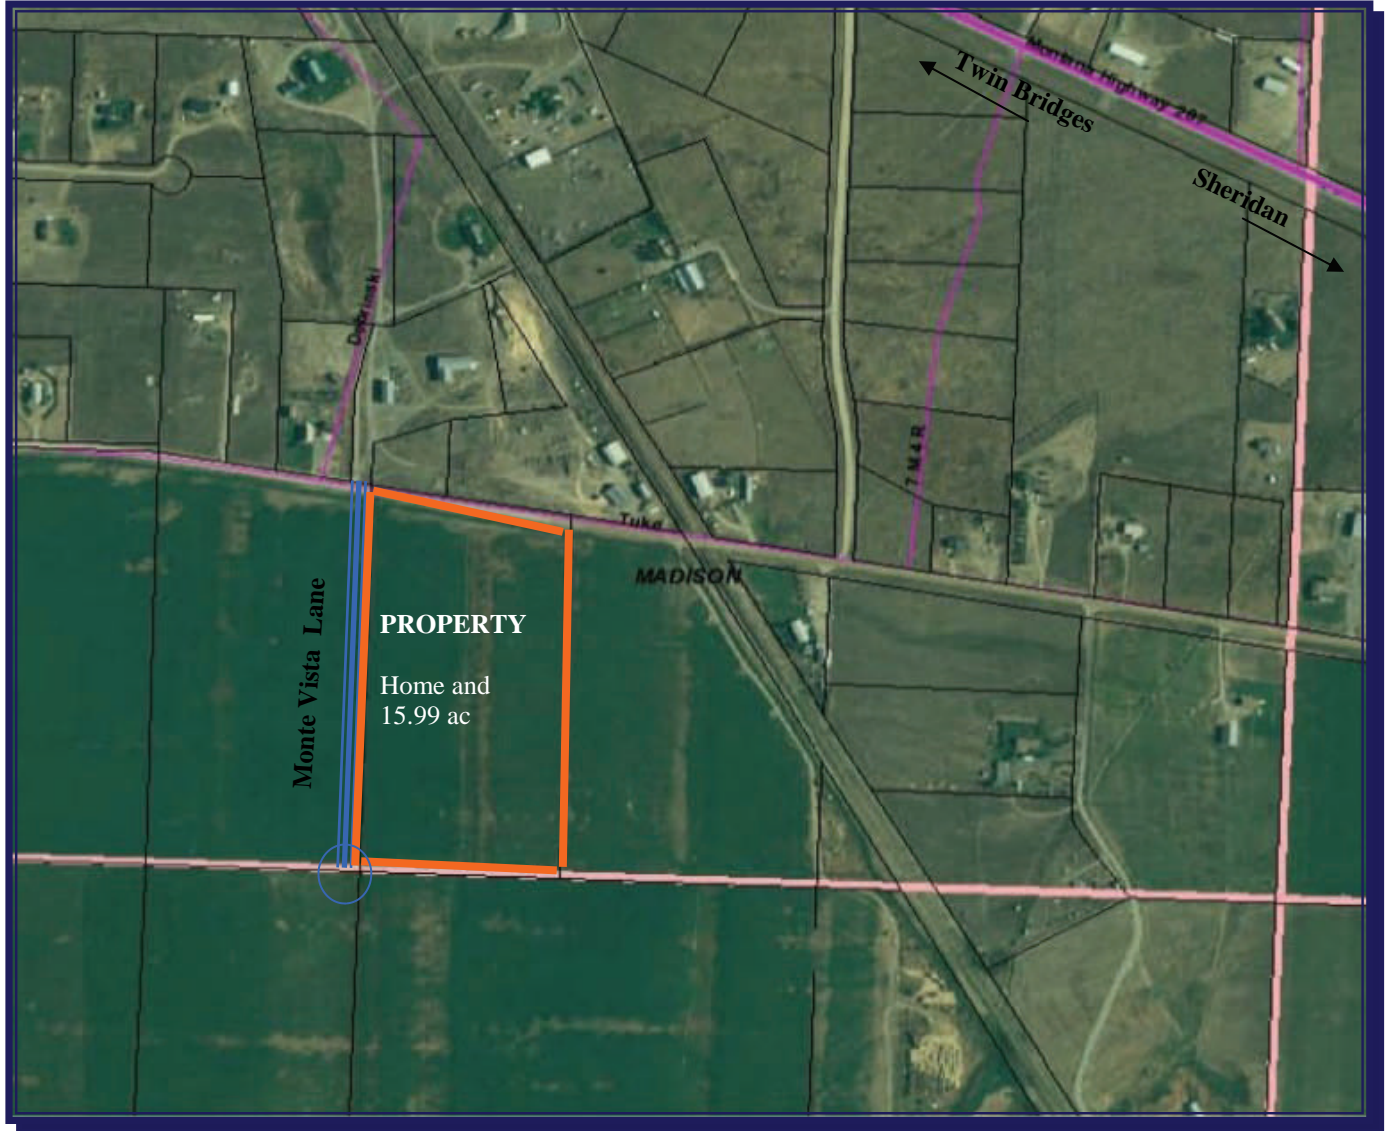

SPACIOUS LIVING INSIDE AND OUT

Between Sheridan & Twin Bridges Montana

15 acres with 6 bedroom home, gravity irrigation and barns.

Clear Creek Realty

108 S. Main, Sheridan, MT 59749

(406) 842-5028

All maps and boundaries are meant for reference only.