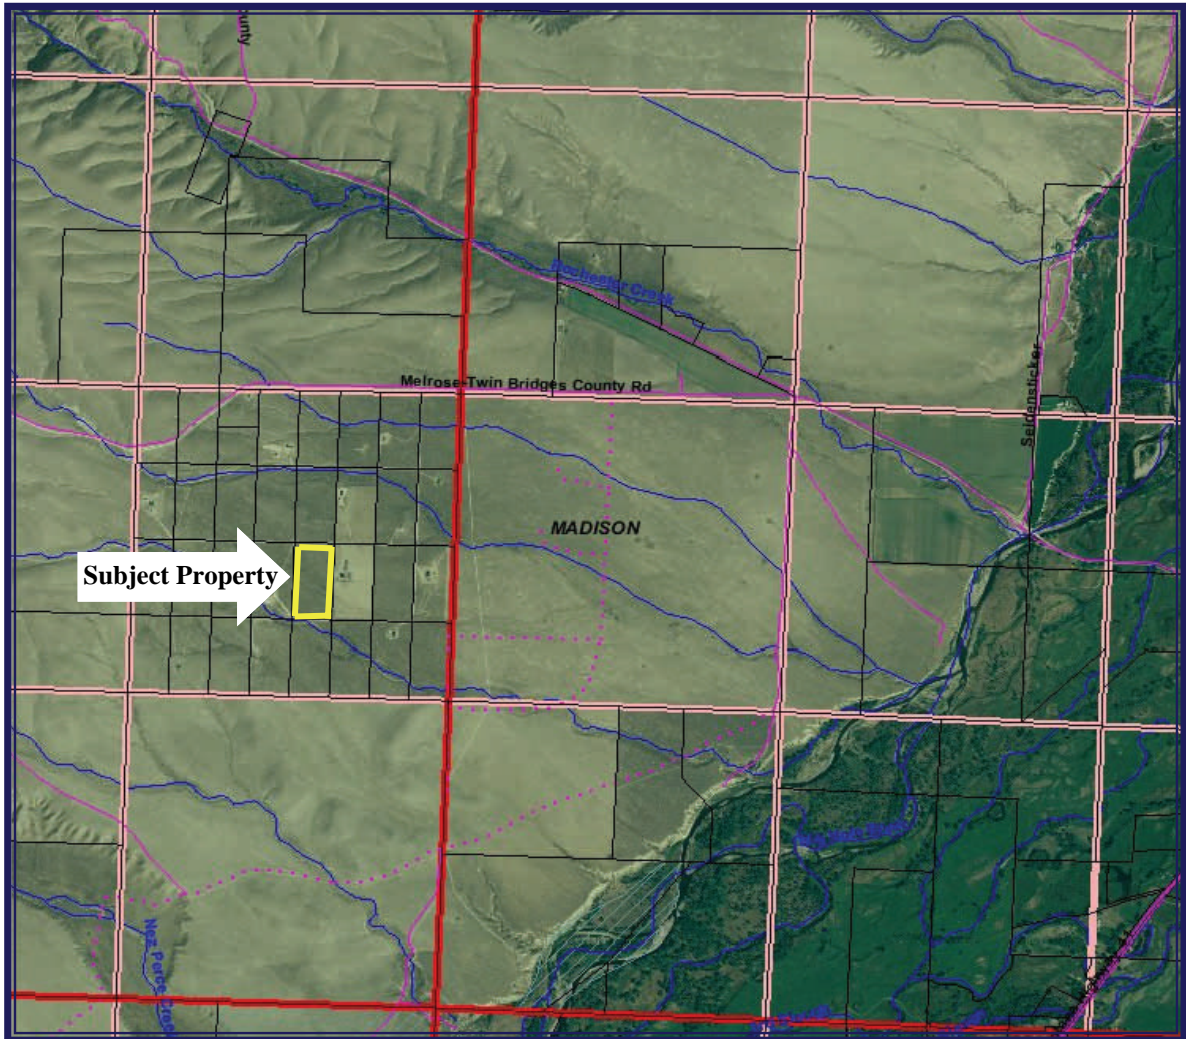

Clear Creek Realty

Residential ♦ Land ♦ Ranch ♦ Recreational

Views Galore from 20 acres

Twin Bridges, Montana

Priced to sell at \$57,500.

Call Karen Talley
of Clear Creek Realty
for more information.

Office ♦ (406) 842-5028 Cell ♦ (406) 596-0123