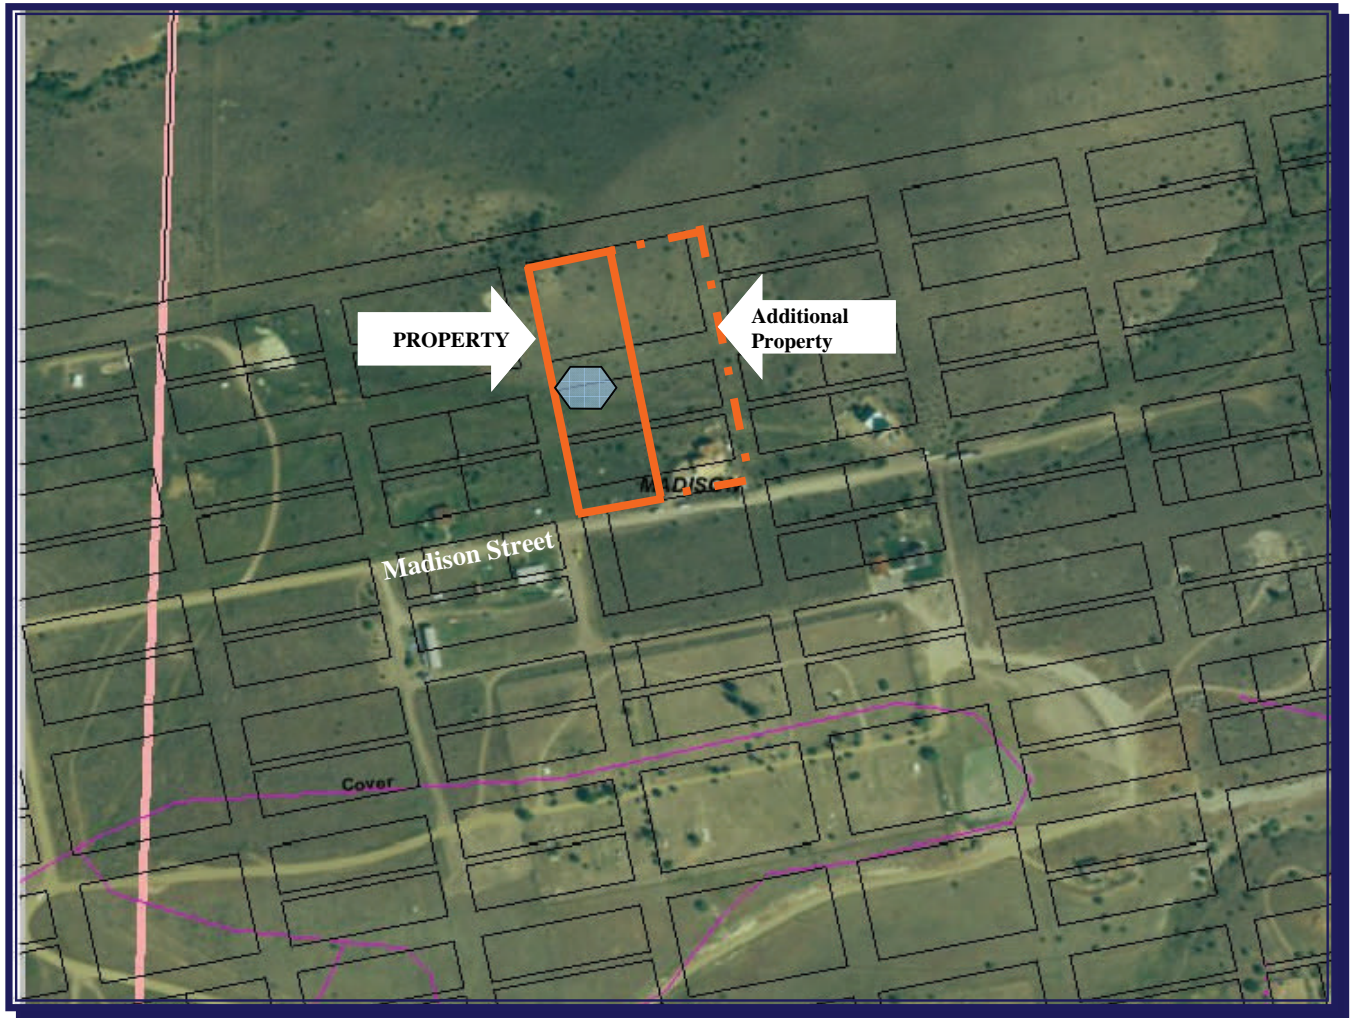

# Virginia City Homesite & Pond!

in Southwest Montana

- ≈ 1.55 acres with water service & pond.
- ≈ Additional, adjacent Luxury, Spacious Home is on approx. 1.8 acres.

Clear Creek Realty

108 S. Main, Sheridan, MT 59749