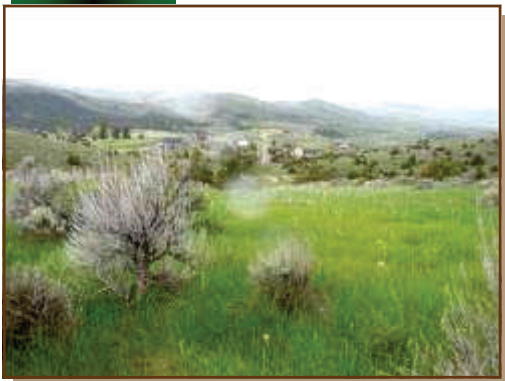

## Residential Parcels! Historic Virginia City

33 Parcels to Choose From  
From \$13,500 to \$60,000

For Sale

- ♦ 33 parcels to choose from!  
Each parcel consists of at least 2 & up to 9 city lots.
- ♦ Some lots with city water adjacent. Electric nearby & septic variances possible.
- ♦ Beautiful views of Virginia City & surrounding mountains. Southern exposure. Varied & interesting terrains.
- ♦ Thousands of acres of public lands proximate to Virginia City offer recreational opportunities galore!
- ♦ Ideal sites for your dream home or getaway cabin!
- ♦ Horses welcomed!