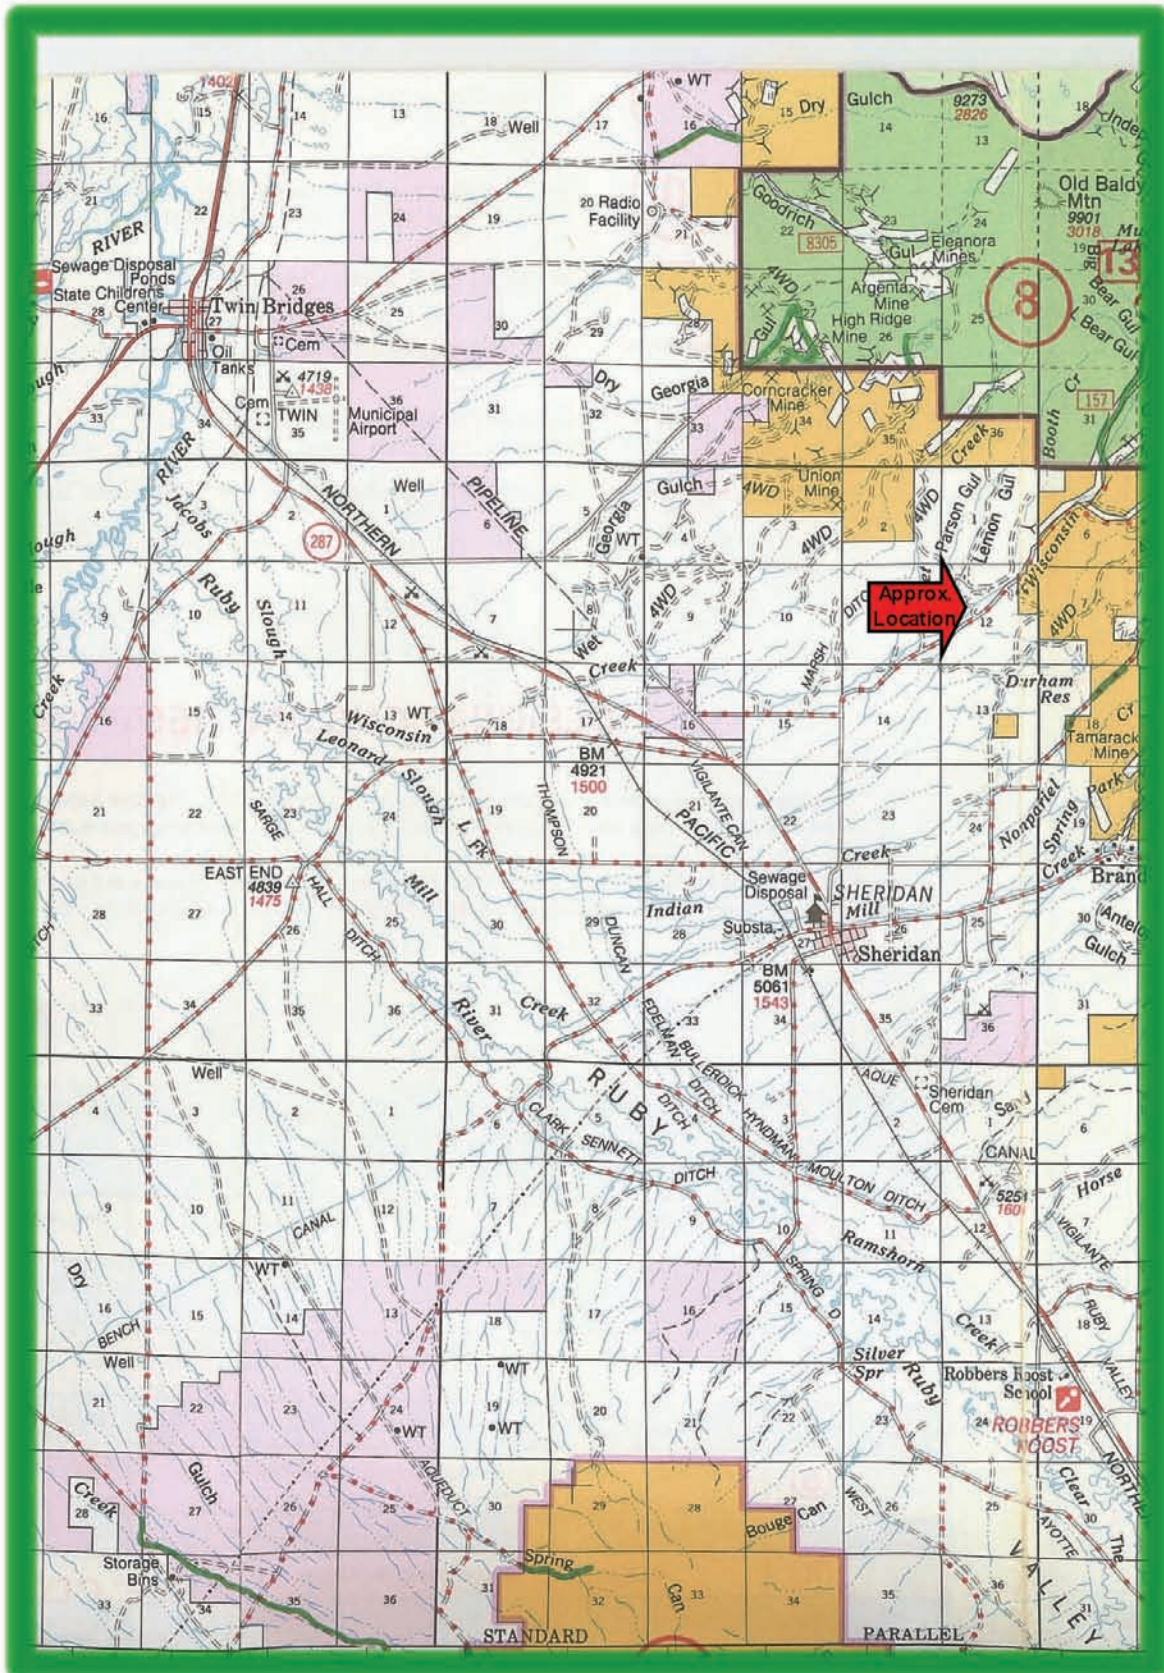

CLEAR CREEK REALTY

Wisconsin Creek 20 acres 406-842-5028

www.clearcreekmontana.com

The location map is only intended to provide a general area of the property location; it is not intended to be a precise representation of the location or boundaries.